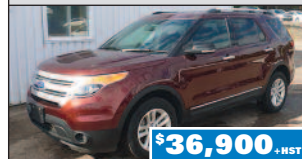

2012 FORD F250 XLT SUPERCAB 4X4

white, 6.2L V8, air, cruise, tilt, pv, pdl, satellite radio, loaded, 113,233km, stk 2972A

\$25,900 +HST

2015 FORD EDGE TITANIUM AWD

white, 2.0L 4cyl, air, cruise, tilt, pw, pdl, heated p/seat, leather, nav, sat radio, backup cam, alloys, tint, sunroof, remote entry/start, loaded, 25,300km, stk 3240A, former daily rental

\$35,900 +HST

USED 2017 FORD EXPLORER XLT AWD

grey, 3.5L V6, air, cruise, tilt, pw, pdl, heated p/seat, leather, nav, sat radio, backup cam, alloys, tint, loaded, 19,800km, stk 3193A, former daily rental

\$20,900 +HST

2013 MAZDA 3GX

red, 2.0L 4cyl, auto, air, cruise, tilt, pw, pdl, remote entry, 50,129km, stk 2984A

\$9,900 +HST

2015 FORD EXPLORER XLT AWD

bronze, 3.5L V6, air, cruise, tilt, pw, pdl, heated p/seat, nav, sat radio, backup cam, alloys, tint, remote entry/start, loaded, 26,558km, stk 3236B

grey, 2.5L 4cyl, air, cruise, tilt, pw, pdl, heated p/seat, leather, nav, backup cam, alloys, sunroof, remote entry/start, loaded, 27,000km, stk 3368A, former daily rental

\$21,900 +HST

Proudly serving Northwestern Ontario
IT'S WORTH THE DRIVE!
WE FINANCE O.A.C.!