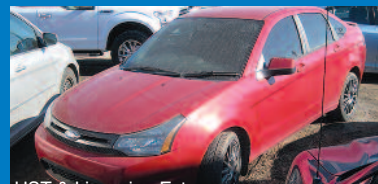

2009 Suzuki XL-7 4x4
 white, V6, auto, air, cruise, tilt, pw, pdl, leather interior, alloys, sunroof, 133k
HST & Licensing Extra. \$8,800

HST & Licensing Extra.
2007 Pontiac G5 SE Coupe, 4cyl, auto, air, cruise, tilt, pw, pdl, cd, alloys, 109,000km
\$5,000

HST & Licensing Extra.
2001 Mitsubishi Fuso FH Cube Van, 18' Box, 4cyl, air, loading ramp
\$6,900

HST & Licensing Extra.
2010 Ford Focus SES, red, 4cyl, auto, air, cruise, tilt, pw, pdl, am/fm/cd, alloys, tint, remote entry, 121,746km
\$9,900

2013 Kia Sorento 4x4
 grey, V6, auto, air, cruise, tilt, pw, pdl, cd, summer/winter tires on rims
HST & Licensing Extra. \$13,999

HST & Licensing Extra.
2004 BMW 530i Sedan, black, V8, auto, air, cruise, tilt, pw, pdl, heated p/seat, leather, cd, mp3, bluetooth, alloys, tint, sunroof, remote entry, 176k
CALL ME!

2011 Hyundai Santa FE FWD
 white, 4cyl, auto, air, cruise, tilt, pw, pdl, cd, alloys, sunroof, remote entry
HST & Licensing Extra. \$10,500

HST & Licensing Extra.
2009 Chevy Silverado LT Extended 4x4, maroon, V8, auto, air, cruise, tilt, pw, pdl, cd, tint
\$12,900