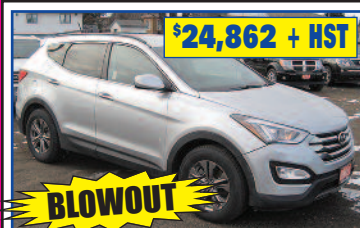

\$14,995 + HST

BLOWOUT
2013 Chevy Equinox 4x4
 white, V6, auto, air, cruise, tilt, pw, pdl, cd/mp3, bluetooth, sat radio, alloys, tint, remote entry

\$33,995 + HST

LOW KM
2014 Ram Big Horn Crew 4x4
 grey, 5.7L V8 Hemi, auto, air, cruise, tilt, pw, pdl, p/seat, cd, alloys, remote entry, 46,600km

\$41,683 + HST

LIKE NEW WOW
USED 2017 GMC Sierra Elevation Crew 4x4
 5.3L V8, auto, air, cruise, tilt, pw, pdl, cd, alloys, remote entry, 240 kilometres

\$25,842 + HST

USED 2016 Chrysler 200 S
 white, V6, auto, air, cruise, tilt, pw, pdl, leather, panoramic sunroof, all the options, large display screen, low km

\$22,864 + HST

STOWN GO
2014 Hyundai Santa Fe Sport AWD
 4cyl, auto, air, cruise, tilt, pw, pdl, heated p/seat, cd, mp3, bluetooth, nav, sat radio, backup cam, sensors, alloys, tint, sunroof, remote entry, only 56k

\$24,862 + HST

BLOWOUT
USED 2016 Hyundai Santa Fe Sport AWD
 silver, V6, auto, air, cruise, tilt, pw, pdl, heated p/seat, bluetooth, alloys, tint, remote entry

\$27,432 + HST

2013 GMC Sierra Extended 4x4
 blue, V8, auto, air, cruise, tilt, pw, pdl, cd, alloys, remote entry