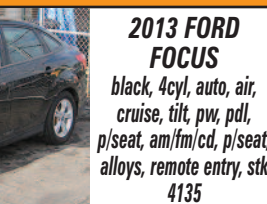

$11,999

2012 VW PASSAT SE
black, 2.5L 4cyl, auto, fully loaded, sunroof, leather interior, only 91,189km, stk 4260

**GOOD CREDIT/BAD CREDIT/NO CREDIT
WE CAN HELP! Apply online today at:
www.truevalueauto.ca**

VEHICLES MAY NOT BE EXACTLY AS SHOWN